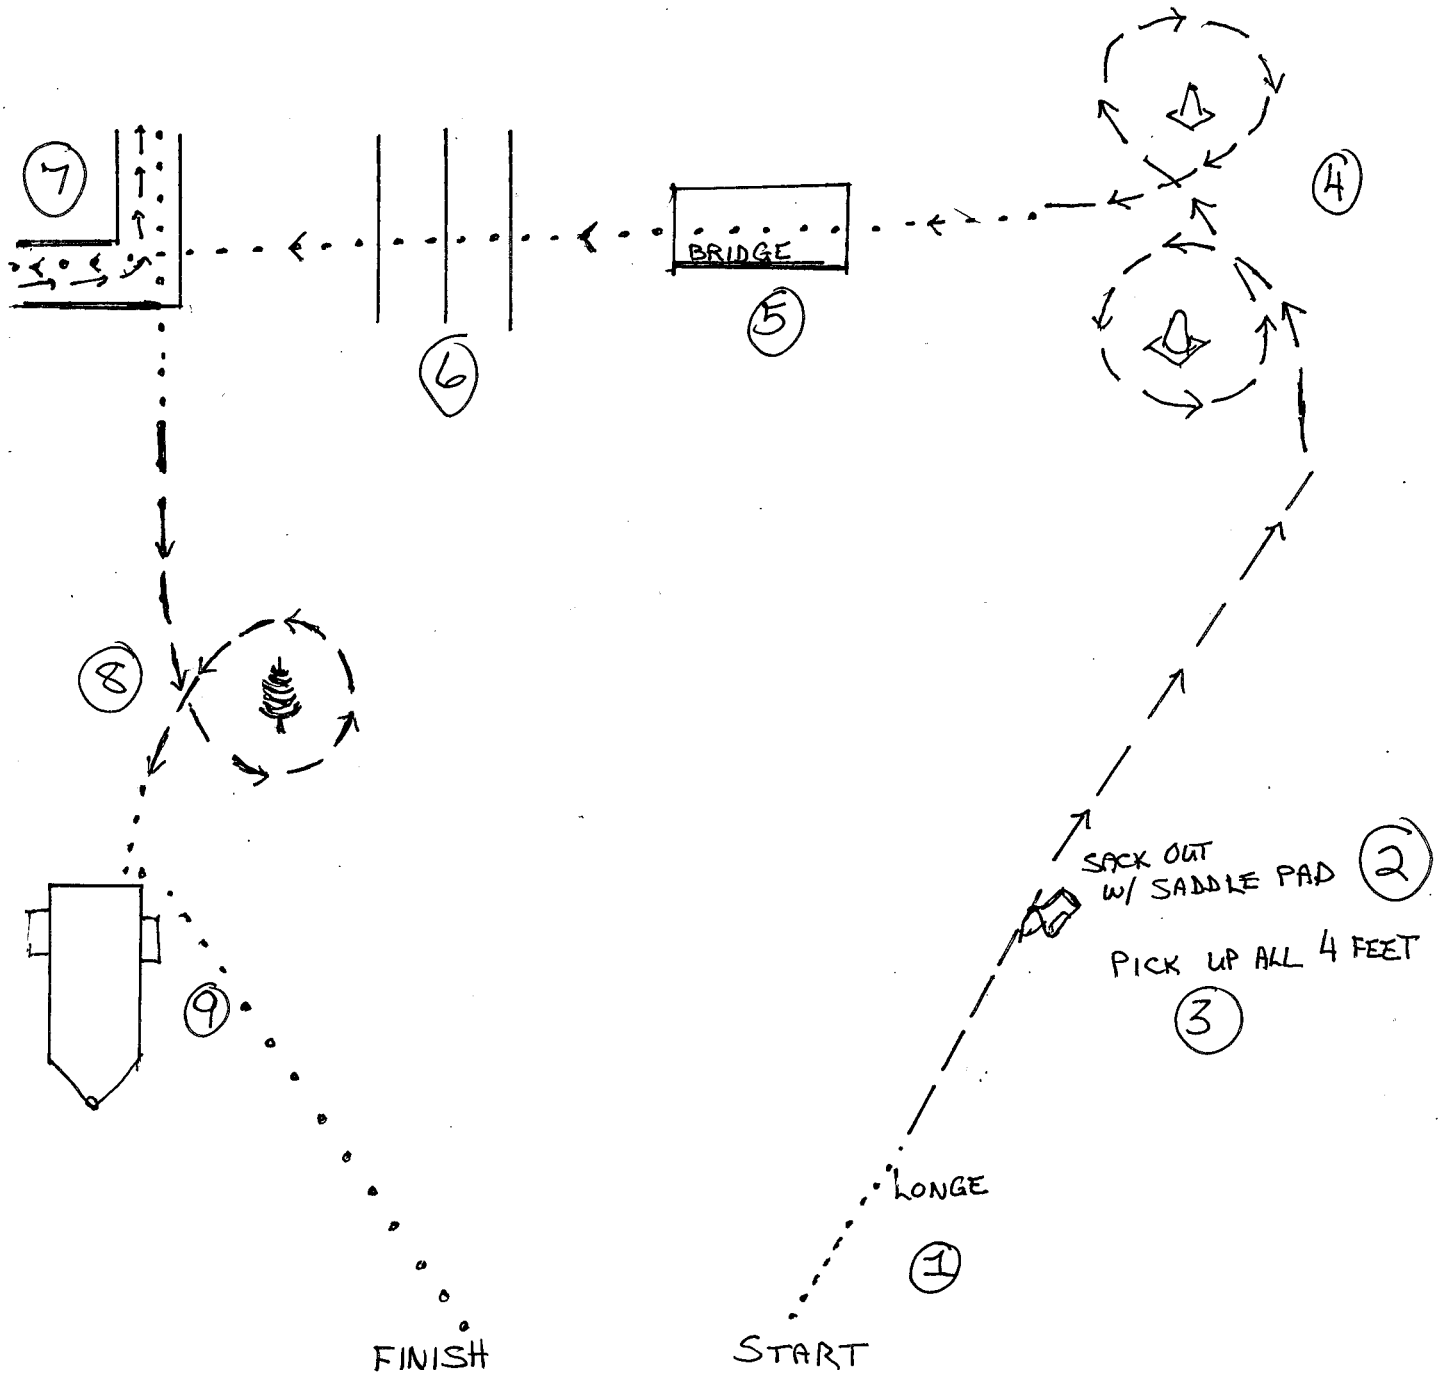

# RHF - YEARLING RANCH PROSPECTS

SATURDAY - PAVILION

1. Longe yearling, ½ circle at walk, one full circle at a trot, and one full circle at a lope. (Either direction is acceptable, longe line and whip provided)
2. Trot to saddle pad, sack out with saddle pad-Both sides
3. Pick up all 4 feet
4. Trot serpentine
5. Walk over bridge
6. Walk over poles
7. Walk into "L", back "L", exit "L" at a walk
8. Trot around bush (to the left)
9. Walk to trailer, Load/ Unload trailer, walk out